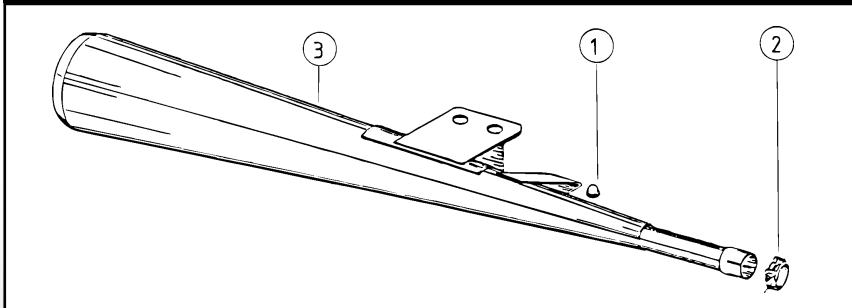

YAMAHA

SR 500

TECHNICAL DATA

Model : Yamaha SR 500
Type : 2J4, 3H0, 48T
System : Jama Original, Slip-on muffler
Mufflerstyle : Chrome, Street Legal

Jama Original

Orderno.
95.3001

Slip-on muffler

Orderno.: 95.3001

PRODUCTLIST

Pos.	Qty	Description	Partno.
1	1	Bumper, rubber	10.1001
2	1	Clamp 47 mmø	11.1040
	1	Screw, M6x30	2099
	1	Nut, M6	2050
3	1	Muffler	27.1001

APPROVAL

2J4, 3H0, 48T

TUV	ABE	UTAC	BSI	EEC
●	○	○	●	○

27.1001